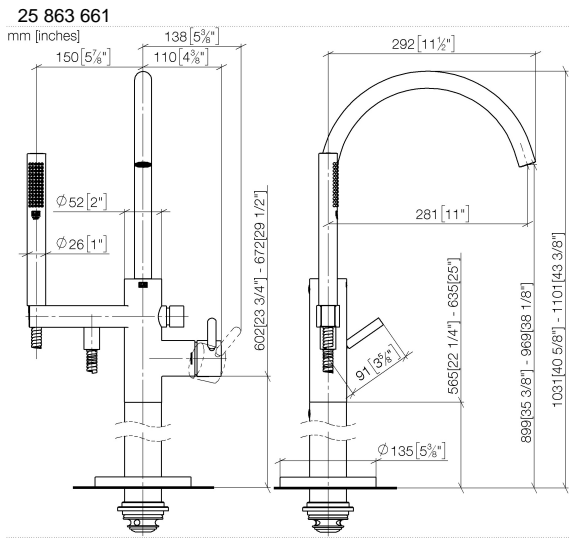

Single-lever bath mixer with stand pipe for free-standing assembly with hand shower set - Brushed Light Gold

TARA