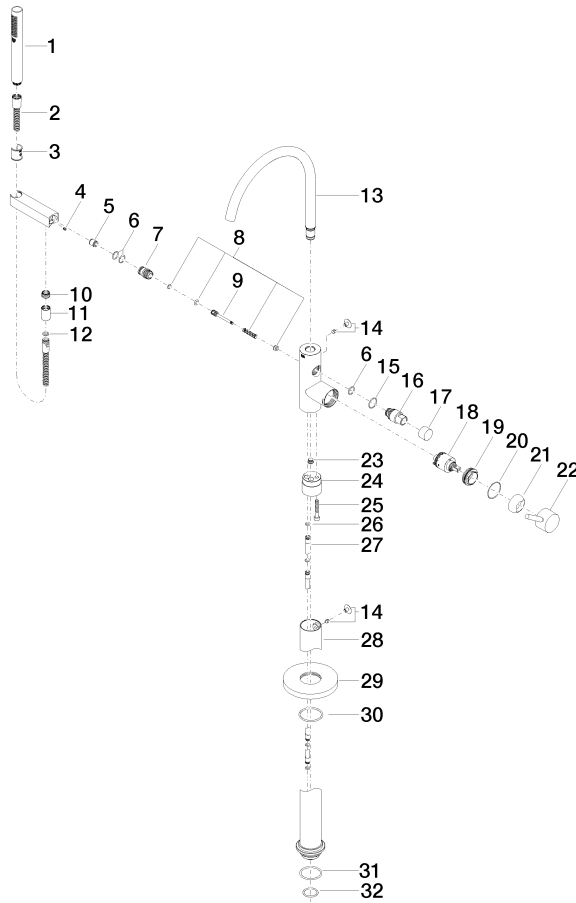

Single-lever bath mixer with stand pipe for free-standing assembly with hand shower set - Brushed Light Gold

TARA

25 863 661

Single-lever bath mixer with stand pipe for free-standing assembly with hand shower set - Brushed Light Gold

TARA

25 863 661

Spare parts list

No.	Item Number	Name	Quantity used	Delivery time
1	90 12 11 140 30-27	shower	1	30
2	90 30 02 072 00-27	Metal shower hose 1/2" x 3/8" x 1250 mm - Brushed Light Gold	1	30
3	09 18 40 118 90	sleeve	1	2
4	09 31 11 058 90	pin	1	2
5	90 23 01 141 00 90	back-flow preventer	1	2
6	90 14 10 010 00 90	seal	3	2
7	09 24 03 153 20-27	nipple	1	-
Spare part can no longer be ordered, please order the replacement item				
8	90 16 02 023 00 90	spring	1	2
9	09 31 09 102 20-27	pull-rod	1	-
Spare part can no longer be ordered, please order the replacement item				
10	09 24 03 069 90	nipple	1	2
11	90 21 02 069 00-27	cover	1	30
12	90 14 20 026 00 90	seal	1	2
13	90 28 22 327 01-27	spout	1	30
14	04 31 20 036 00 90	plug	2	2
15	09 14 10 112 90	seal	1	2
16	09 21 34 081 20-27	nipple	1	60
17	09 20 88 002-27	handle	1	60
18	90 15 05 039 00 90	cartridge	1	2
19	09 24 04 298 90	nut	1	2
20	09 14 10 037 90	seal	1	2
21	09 28 30 036-27	cover	1	60
22	90 20 66 005 00-27	handle	1	30
23	04 31 20 039 11 90	plug	1	2
24	09 24 03 152 20-27	adaptor	1	-
Spare part can no longer be ordered, please order the replacement item				
25	09 30 30 111 90	screw	1	2
26	09 14 10 139 90	seal	2	2
27	04 28 22 025 00 90	connection	2	2
28	04 28 22 030 00-27	pipe	1	60
29	09 27 88 007-27	rosette	1	60
30	90 14 10 129 00 90	seal	1	2
31	09 14 10 084 90	seal	1	2
32	09 14 10 018 90	seal	1	2